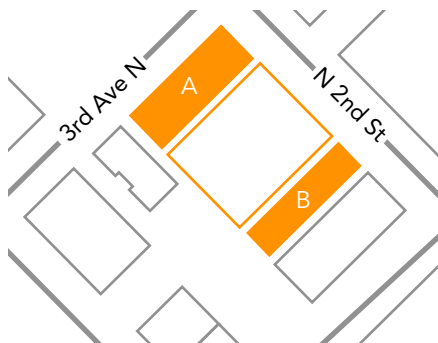

From the South

1. Take Washington Ave going north through Downtown
2. Turn right at 3rd Avenue North
3. Turn right into Monte Carlo restaurant parking (A) or proceed behind building to reserved parking (B)

- A Monte Carlo restaurant parking
- B Reserved parking